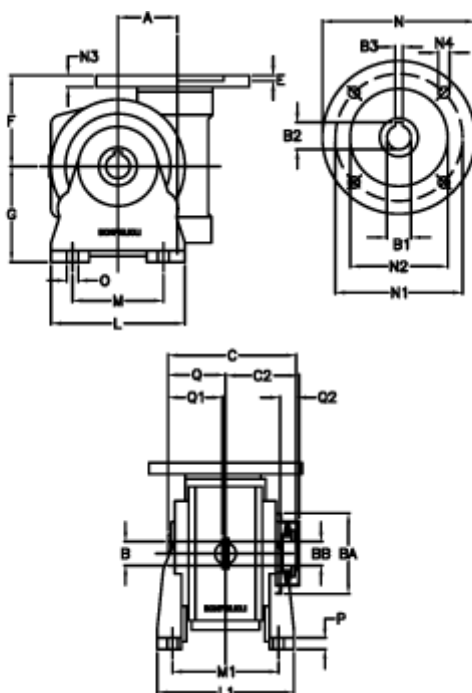

Article number: 390204402032216

Description: Worm Gear with Torque Limiter
VF 44-L1-V-20-P63B5

Measures

a	= 44.60	C2	= 48	M1	= 81.0	Q	= 32.0
B	= 18	Description	= VF 44V-xx-63B5	N	= 140	Q1	= 32
B1 E7	= 11	E	= 2.0	N1	= 115	Q2	= 12
B2	= 12.8	F	= 65	N2	= 95		
B3 H9	= 4	g	= 72	N3	= 10.5		
BA	= 40	L	= 90	N4	= 9,5		
BB H7	= 11	L1	= 98.0	O	= 8.5		
C	= 79	m	= 52	P	= 10		